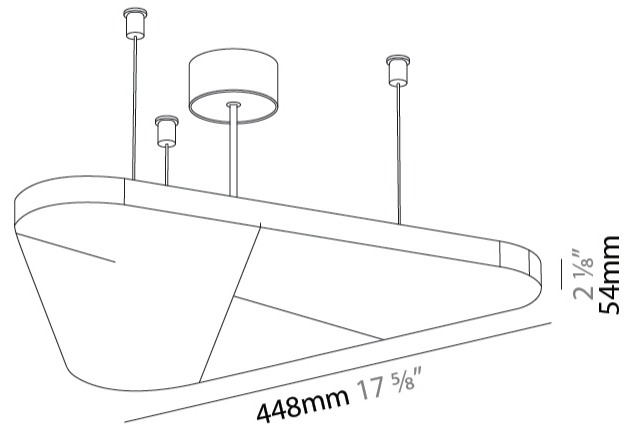

GENERAL

Series: Victory Acoustic Light Panel
Brand: Prolicht
Division: Architectural
Mounting Type: Suspension
Mounting Location: Ceiling
Subcategory: Acoustic

PHYSICAL

Shape: Abstract
Length (mm): 496
Length (in): 19 1/2
Width (mm): 448
Width (in): 17 5/8
Height (mm): 54
Height (in): 2 1/8
Light Distribution: Indirect
Fixture Finish: SSR / BKV / CWI / CRY / HAB / UFT / ITA / RUA / FTG / MYG / LOD / PUS / FRO / FUP / KIA / POP / BLS / SPG / MEY / GOH / GUM / CHC / COM / ABZ / JAG / OBR / MOS / ROR
Accent Finish: ANC / ASH / BNA / BTC / BZE / CEL / EGG / EVG / FOG / FOS / FST / FUA / IRI / IRO / KHA / LIC / LIM / MER / MSN / MUS / ONX / PEA / PLU / POL / PPY / RAY / ROY / RST / STE / SWD / TAN / TAU
Fixture Material: Aluminum
Cable Details: 2 000mm / 78 3/4" or 6 000mm / 236 1/4" Transparent Cable

ELECTRICAL

Lamp Type: LED (Zhaga Standard)
Input Wattage (W): 10
Total Output Wattage (W): 9.1
Dimming: Non-Dimmable
Driver Included: Yes
Driver Location: Integrated
Driver Type: Constant Current - Universal
Driver Class: Class 2
Input Voltage (V): 120 - 277

LED

Color Temperature (°K): 2700 / 3000 / 3500 / 4000
Max. Delivered Lumen (lm): 701 / 708 / 730 / 751
Nominal Lumen (lm): 855 / 864 / 890 / 916
CRI: >90 CRI
Lamp Life (hrs): 50000

OPTICAL

RATINGS AND CERTIFICATIONS

Certified By: CSA Certified to UL and CSA Standards
IP rating: IP20